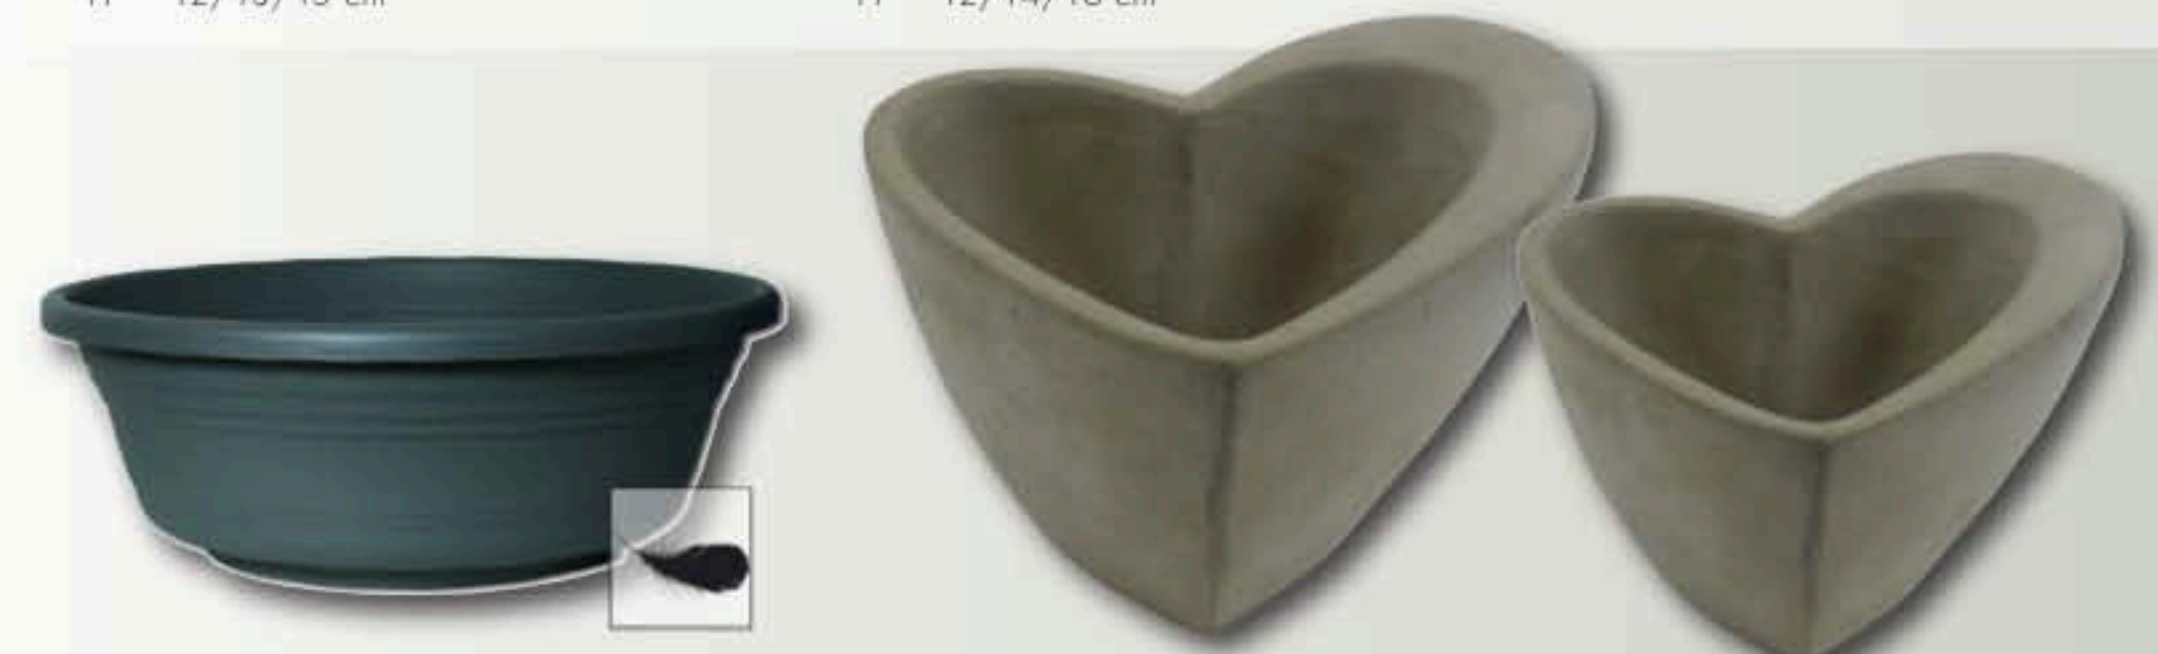

Plastikschale „Jessica“ anthrazit
Ø 20/25/30 cm
VE in Stck. 20/20/10

Herz Keramik
Ø 30 cm - grau
Art.-Nr. 1250757 • VE in Stck. 5

Herz Keramik
Ø 20 cm - grau
Art.-Nr. 1250754 • VE in Stck. 5